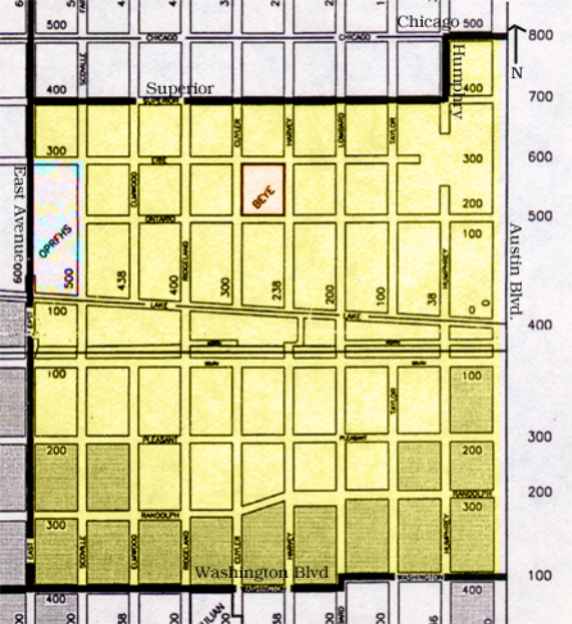

**Oak Park Elementary Schools District 97:
BEYE ELEMENTARY School Attendance Boundaries**

Beye Elementary School: 230 N. Cuyler Oak Park, IL 60302

Boundaries:

North Boundary: Superior, Chicago (south side of both streets);

West Boundary: East Ave. (west side of the street)

East Boundary: Austin Blvd. (east side of the street);

South Boundary: Washington Blvd. (north side of the street)

Students from Beye Elementary attend Julian Middle School for grades 6-8.