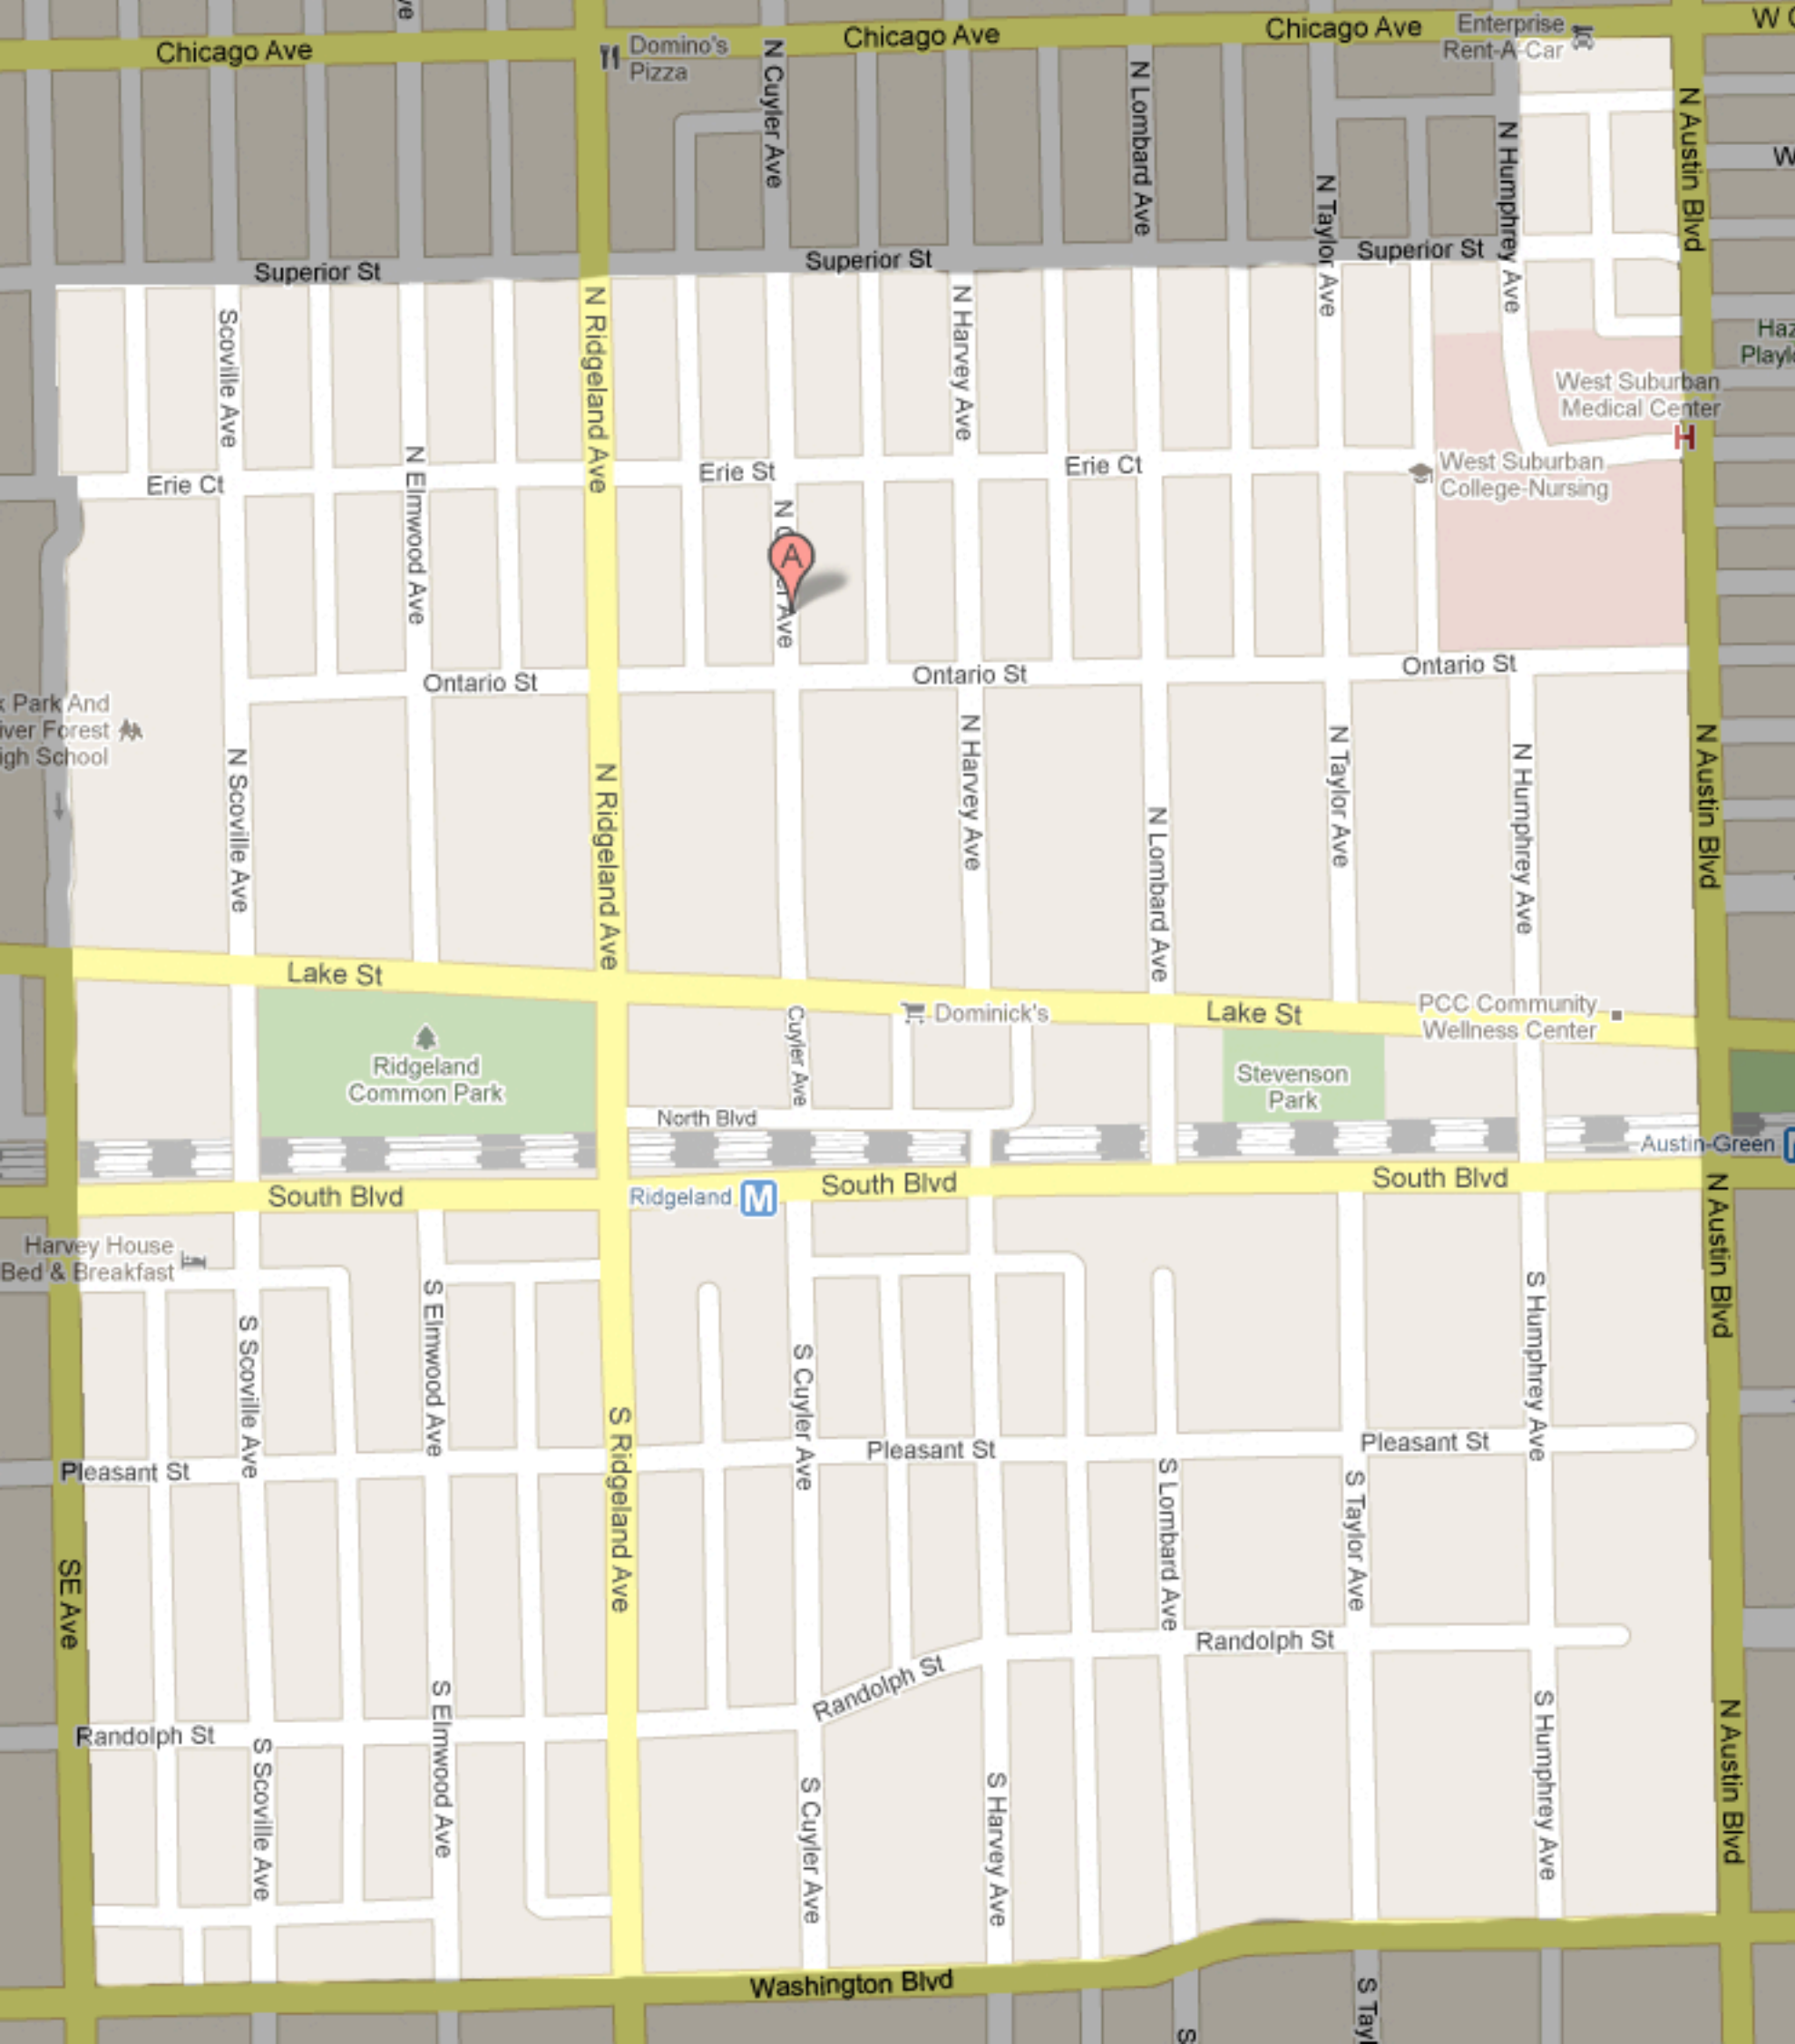

**Oak Park Elementary Schools District 97:
BEYE ELEMENTARY School Attendance Boundaries**

Beye Elementary School: 230 N. Cuyler Oak Park, IL 60302

Boundaries:

North Boundary: Superior, Chicago (south side of both streets);

West Boundary: East Ave. (west side of the street)

East Boundary: Austin Blvd. (east side of the street);

South Boundary: Washington Blvd. (north side of the street)

Students from Beye Elementary attend Julian Middle School for grades 6-8.

Washington Blvd

100

Chicago Ave

Chicago Ave

Chicago Ave

Enterprise Rent-A-Car

Domino's Pizza

N Cuyler Ave

N Lombard Ave

N Taylor Ave

N Humphrey Ave

N Austin Blvd

Superior St

Superior St

Superior St

Scoville Ave